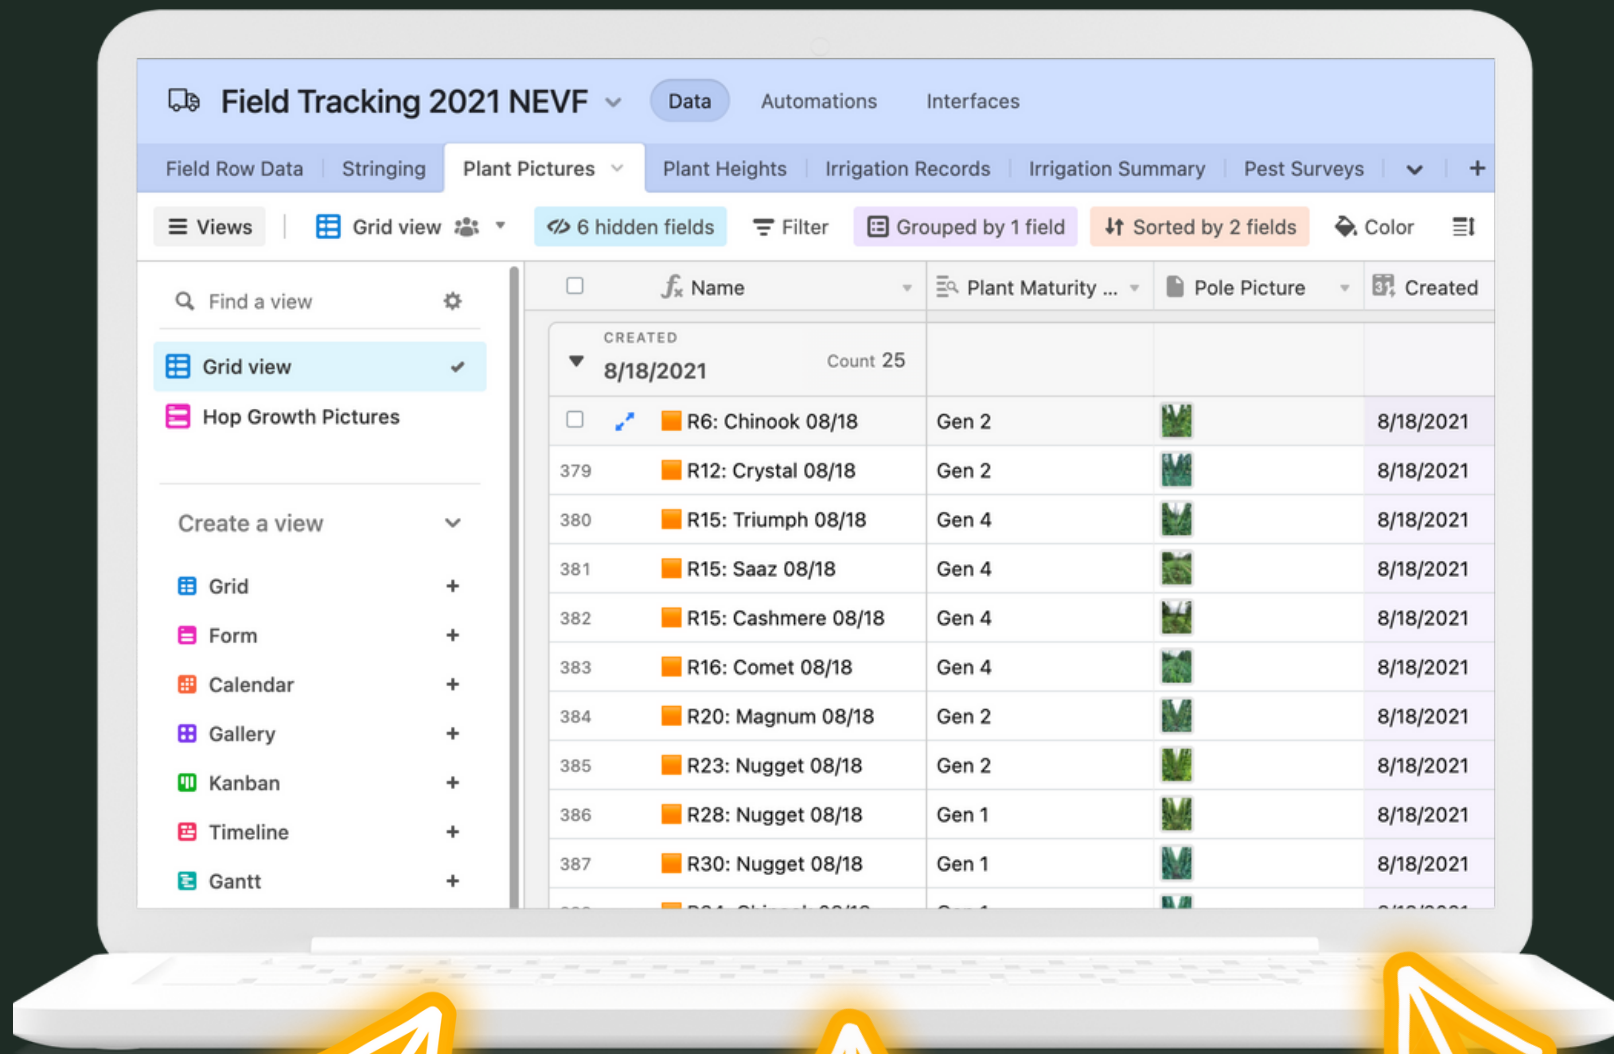

AIRTABLE

FOR FARMERS

Challenges for farm records

- 01. Dirty / Remote
- 02. Many hands
- 03. Unique business needs

Collect data from a phone

One source of truth

**Super flexible
and quick to build**

**More convenient =
more information**

AT THE HOP FARM

Magical features

01. Linked Records

02. Forms

03. Views

All tied to the same core info

Field Tracking 2021 NEVF

Data Automations Interfaces