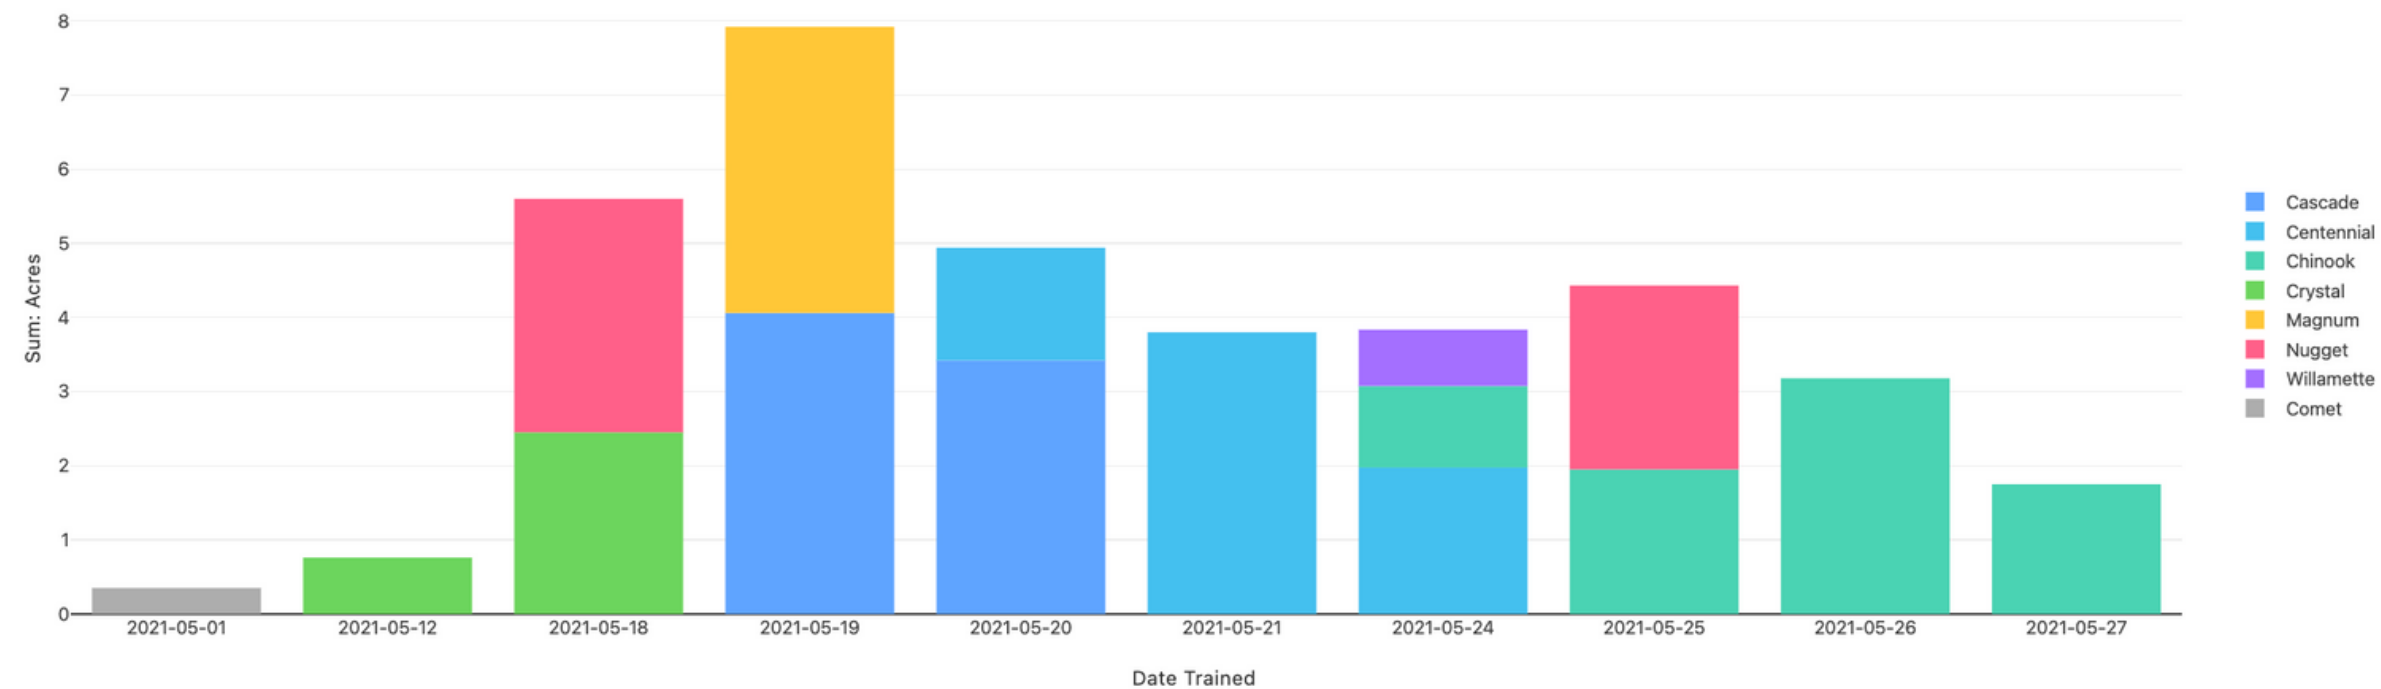

1. The ground is not frozen
2. We can see the hops emerging, which is important so that we can place the strings accurately

Progress for big projects

Training

Training Status

[Show data](#) [Settings](#)

98.43%

Complete

 Airtable

[View larger version](#)

Training Date

[Show data](#) [Settings](#)

 Airtable

[View larger version](#)

Ideal timing: May 17 - 28