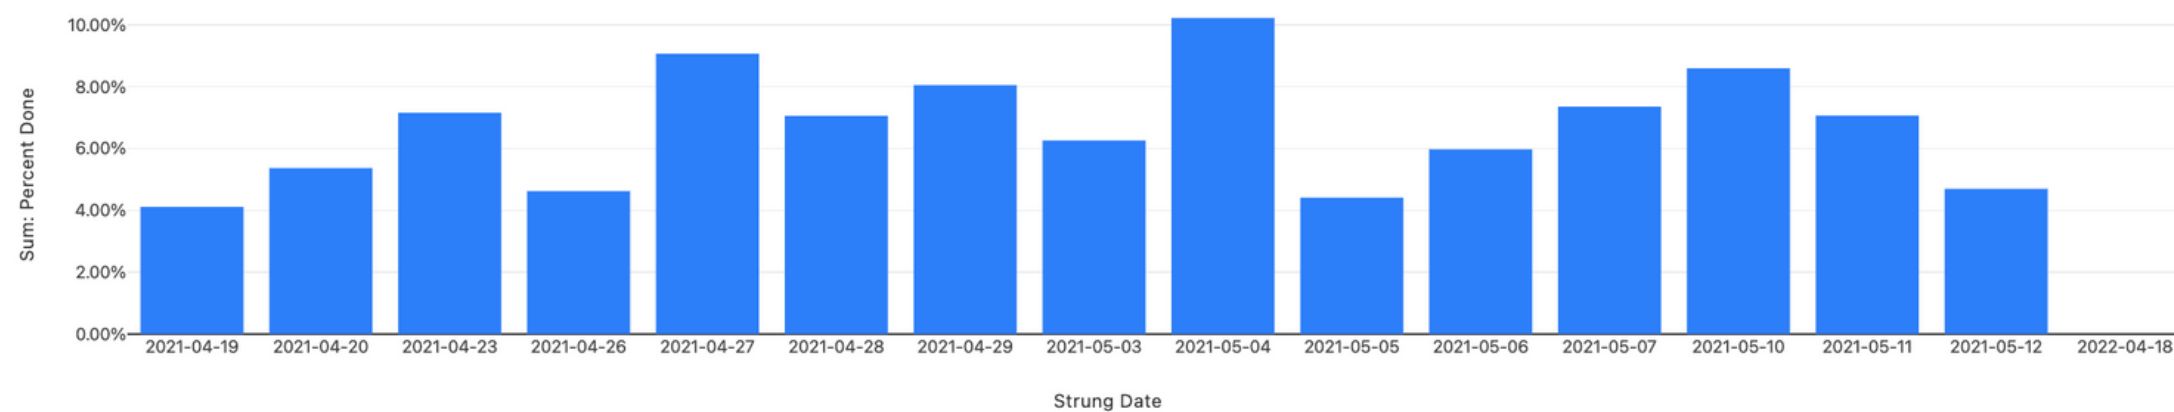

141 records Sum 36.91

(LINKED RECORDS)

Progress for big projects

Stringing

Stringing Status

[Show data](#) [Settings](#)

99.99%

Completed

 Airtable

[View larger version](#)

+ :: Chart

[Show data](#) [Settings](#)

 Airtable

[View larger version](#)

Ideal timing: April 12 - May 7

In 2020, we strung from May 4 to May 22. That's 15 days to string 26 acres. Based on last year's speed, it should take 20 working days (4 weeks) to string 37 acres in 2021. Last year's finish date of May 22 is about as late as we'd want to string. In general, we can string as early as: