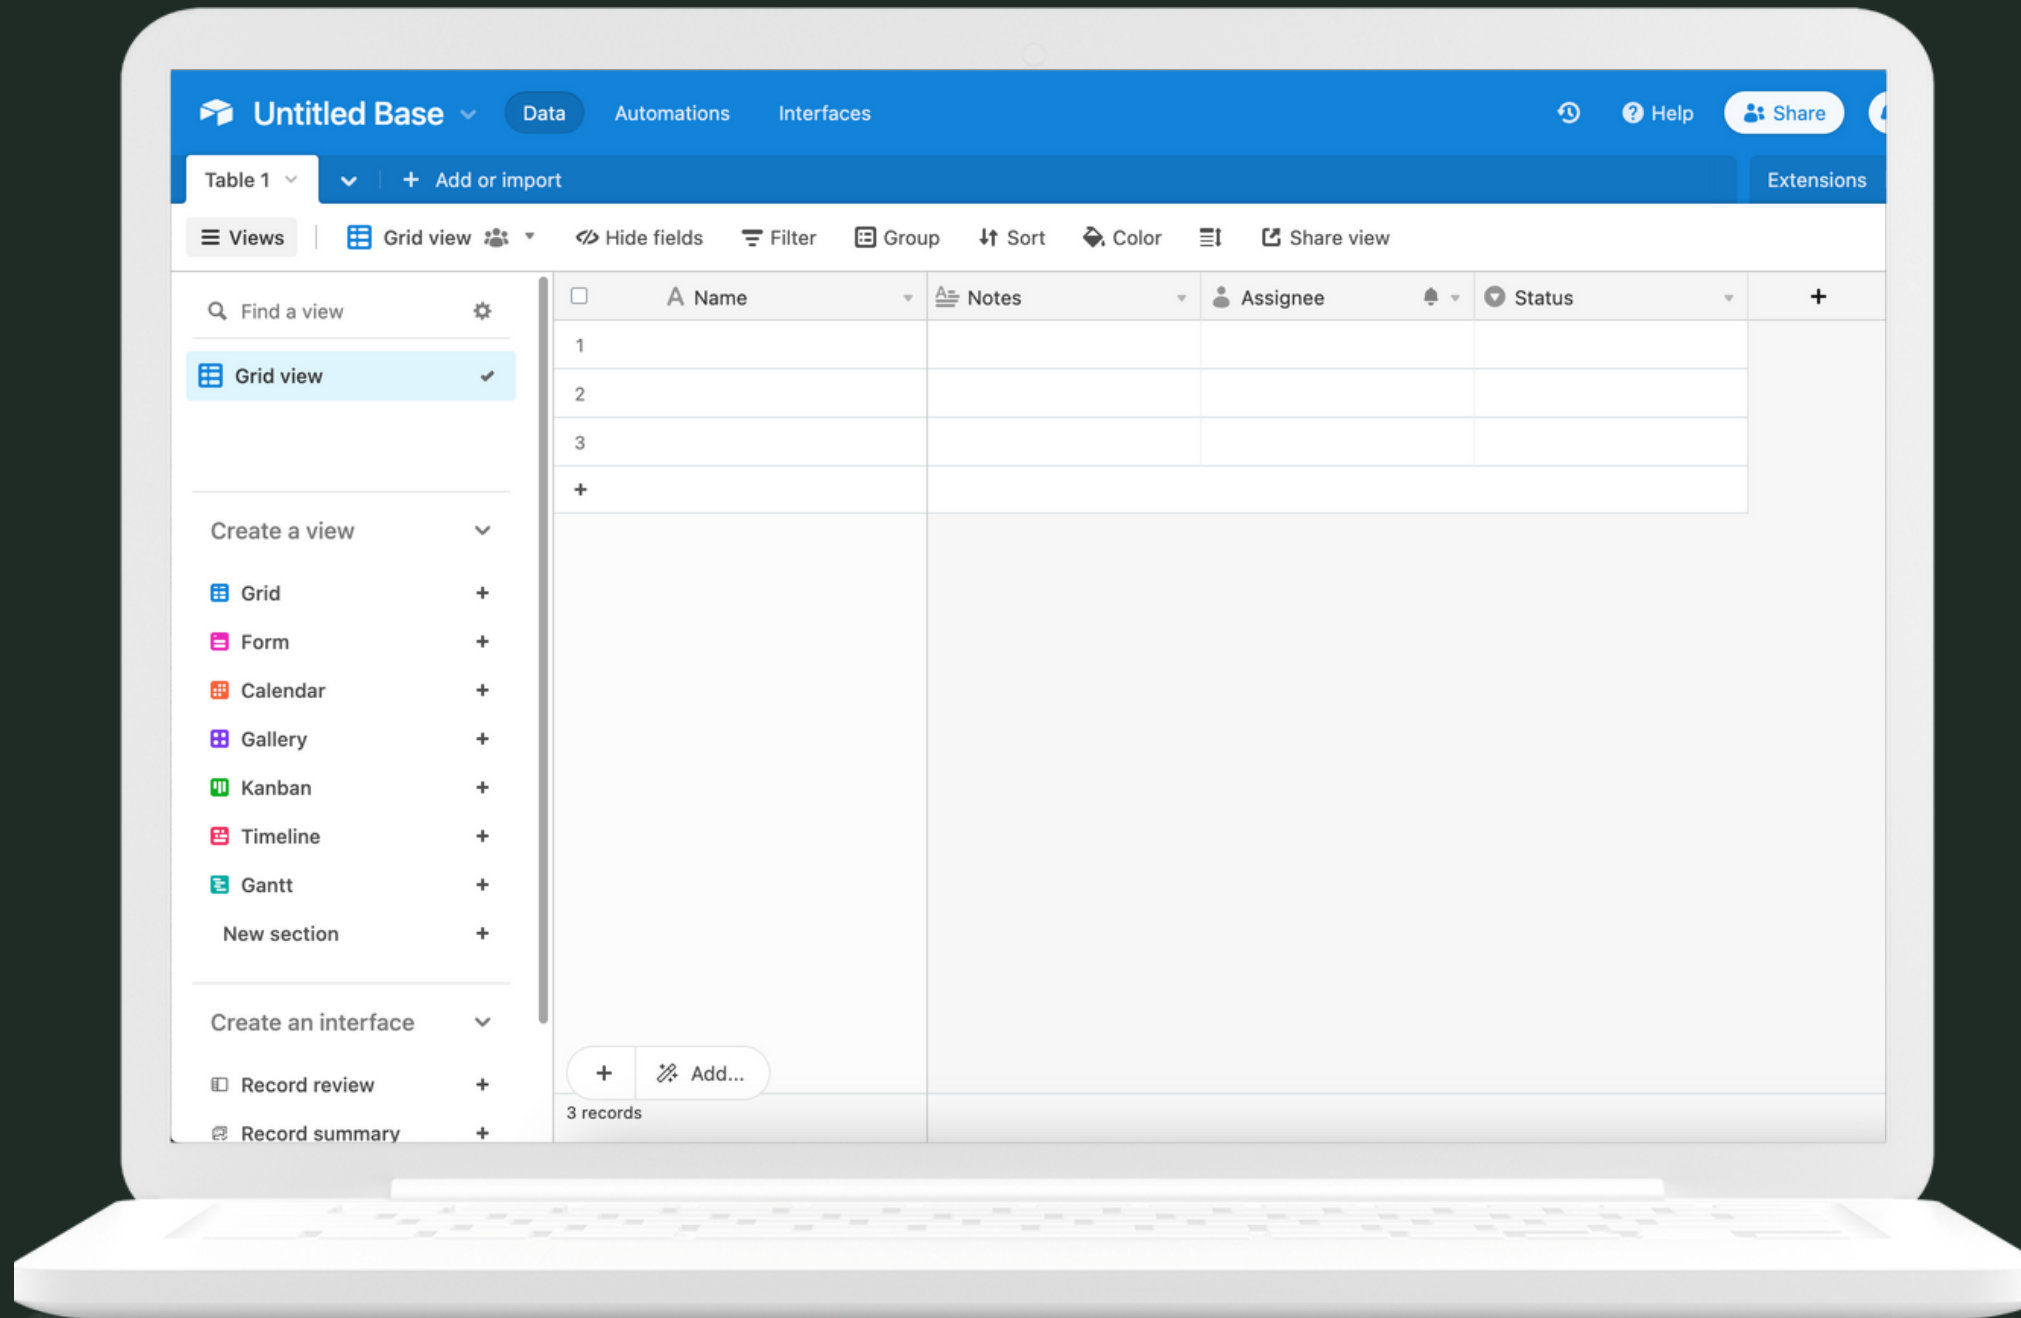

AIRTABLE

FOR FARMERS

Challenges for farm records

- 01. Dirty / Remote
- 02. Many hands
- 03. Unique business needs

Collect data from a phone

One source of truth

**Super flexible
and quick to build**

**More convenient =
more information**

The background is a dark green color. In the top-left corner, there is a large, solid green quarter-circle. In the top-right corner, there are several overlapping, semi-transparent green circles of varying sizes. In the center, there are three overlapping, semi-transparent green circles arranged horizontally. In the bottom-left corner, there are several overlapping, semi-transparent green circles of varying sizes. In the bottom-right corner, there is a large, solid green quarter-circle.

AT THE HOP FARM

Magical features

01. Linked Records

02. Forms

03. Views

All tied to the same core info

Field Tracking 2021 NEVF

Data Automations Interfaces