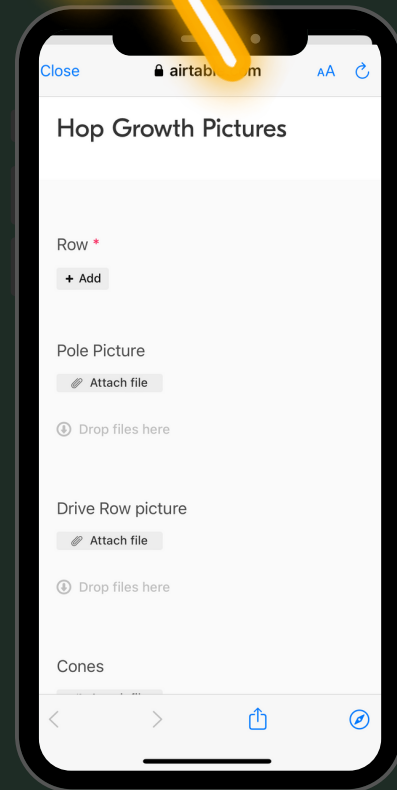

AIRTABLE

FOR FARMERS

Challenges for farm records

- 01. Dirty / Remote
- 02. Many hands
- 03. Unique business needs

Collect data from a phone

One source of truth

**Super flexible
and quick to build**

**More convenient =
more information**

The background is a dark green color. In the top-left corner, there is a large, solid green quarter-circle. In the top-right corner, there are several overlapping, semi-transparent green circles of varying sizes. In the center, there are three overlapping, semi-transparent green circles arranged horizontally. In the bottom-left corner, there are several overlapping, semi-transparent green circles of varying sizes. In the bottom-right corner, there is a large, solid green quarter-circle.

AT THE HOP FARM

Magical features

01. Linked Records

02. Forms

03. Views

All tied to the same core info

Field Tracking 2021 NEVF

Data Automations Interfaces