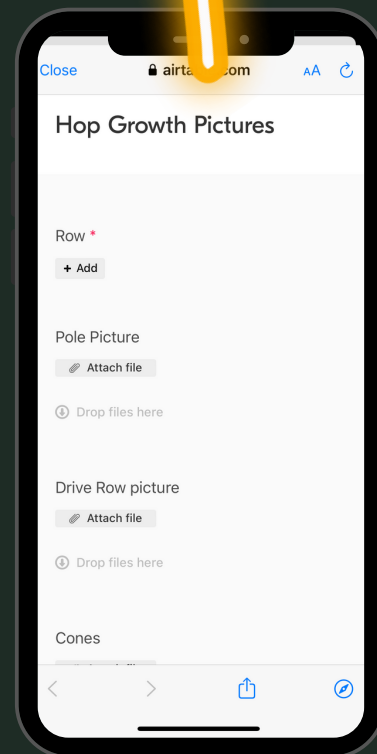

AIRTABLE

FOR FARMERS

Challenges for farm records

- 01. Dirty / Remote
- 02. Many hands
- 03. Unique business needs

Collect data from a phone

One source of truth

**Super flexible
and quick to build**

**More convenient =
more information**

The background is a dark green color. In the top-left corner, there is a large, solid green quarter-circle. In the top-right corner, there are several overlapping, semi-transparent green circles of varying sizes. In the center, there are three overlapping, semi-transparent green circles arranged horizontally. In the bottom-left corner, there are several overlapping, semi-transparent green circles of varying sizes. In the bottom-right corner, there is a large, solid green quarter-circle.

AT THE HOP FARM

Magical features

01. Linked Records

02. Forms

03. Views

All tied to the same core info

Field Tracking 2021 NEVF

Data Automations Interfaces