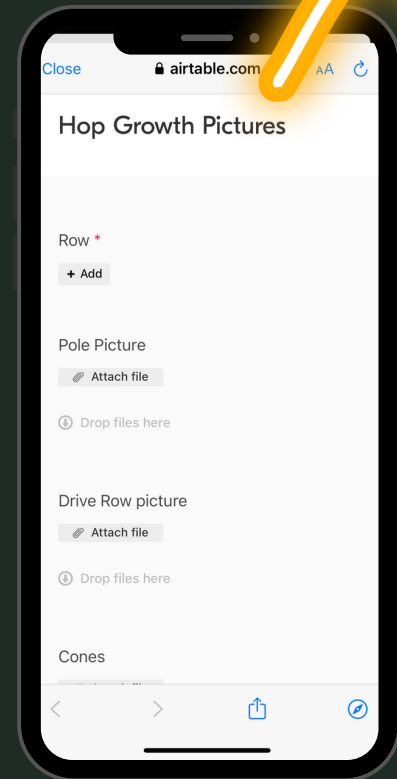

AIRTABLE

FOR FARMERS

Challenges for farm records

- 01. Dirty / Remote
- 02. Many hands
- 03. Unique business needs

Collect data from a phone

One source of truth

**Super flexible
and quick to build**

**More convenient =
more information**

The background is a dark green color. In the top-left corner, there is a large, solid green quarter-circle. In the top-right corner, there are several overlapping, semi-transparent green circles of varying sizes. In the center, there are three overlapping, semi-transparent green circles arranged horizontally. In the bottom-left corner, there are several overlapping, semi-transparent green circles of varying sizes. In the bottom-right corner, there is a large, solid green quarter-circle.

AT THE HOP FARM

Magical features

01. Linked Records

02. Forms

03. Views

All tied to the same core info

Field Tracking 2021 NEVF

Data Automations Interfaces